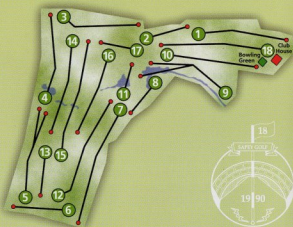

THE COURSE

SCORE CARD DETAILS

HOLE	WHITE YARDS	YELLOW YARDS	PAR	S.I.	RED	PAR	STROKE INDEX
1.	372	362	4	9	358	4	9
2.	162	156	3	7	153	3	17
3.	282	272	4	17	270	4	15
4.	379	369	4	5	366	4	1
5.	420	378	4	1	355	4	7
6.	189	179	3	13	172	3	13
7.	551	529	5	3	441	5	3
8.	174	164	3	15	152	3	11
9.	382	377	4	11	326	4	5
10.	313	303	4	16	290	4	16
11.	152	142	3	8	139	3	10
12.	478	468	5	18	459	5	4
13.	201	193	3	6	185	3	12
14.	427	396	4	2	385	5	8
15.	525	515	5	12	509	5	2
16.	391	381	4	4	369	4	6
17.	163	145	3	14	133	3	14
18.	374	364	4	10	360	4	18
TOTAL	5935	5693			5422		

HOW TO FIND US

Sapey Golf Club
Upper Sapey, Nr Worcester,
Worcestershire

Tel: 01886 853288/567/506

Fax: 01886 853485

E-mail: anybody@sapeygolf.co.uk

Website: www.sapeygolf.co.uk

Sapey Golf Club

WELCOME TO SAPEY GOLF CLUB

Facilities at Sapey Golf Club include:

- 18 hole golf course with panoramic views across Herefordshire and Worcestershire.
- Practice putting green.
- Practice area.
- 9 hole course.
- Fully stocked golf shop run by our golf professional, Chris Knowles, who offers coaching, advice and equipment, including club, trolley and buggy hire.
- Ample car parking spaces.

We are just 20 minutes from the M5 - you can find us on the B4203 near Bromyard.

- Bar open 9 a.m. seven days a week
- Sunday lunches available (bookings only)
- Private functions catered for