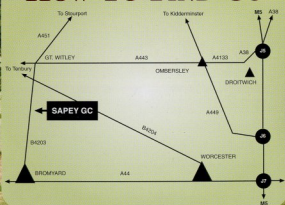

HOW TO FIND US